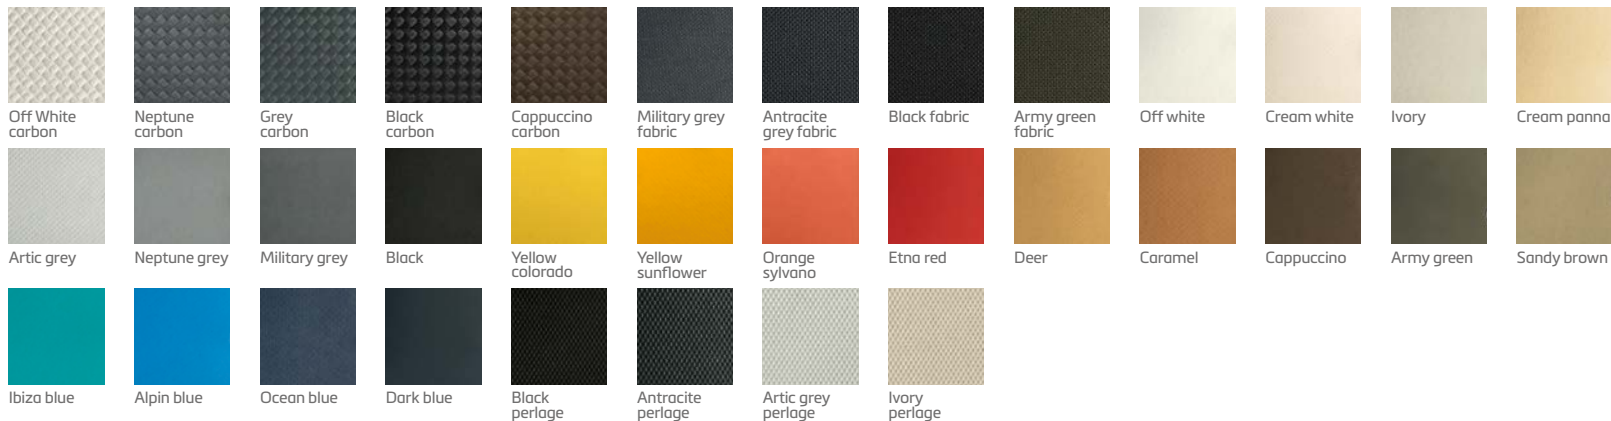

Clubman guida colori / colors chart guide

tessuto neoprene / hypalon texture