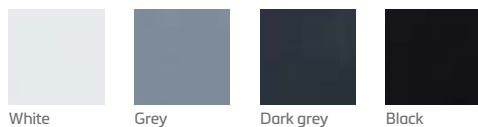

vetroresina / fiberglass