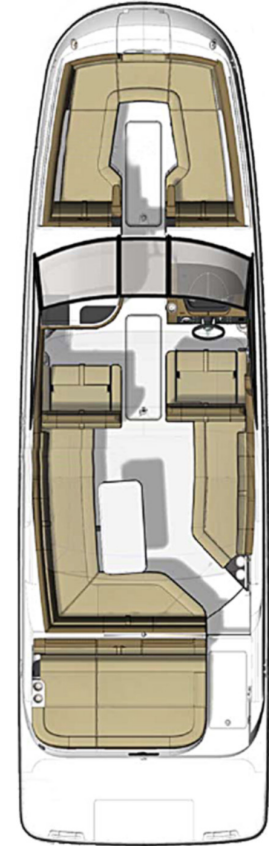

Gel Coat, Full Color Hull (Arctic White, Black, Sea Ray
Blue, Ocean Blue, Gray, Rally Red or Mojave Tan)
Gel Coat, Two-Tone (Arctic White, Black, Sea Ray Blue,
Ocean Blue, Gray, Rally Red or Mojave Tan)
Gel Coat, Three-Tone (Arctic White, Black, Sea Ray
Blue, Ocean Blue, Gray, Rally Red or Mojave Tan)
Graphics, Optional; Sapphire Blue or Brushed Chrome
- Taped
Head, Pump-Out
Head System, VacuFlush w/37 Litre Holding Tank
Hot Water System Upgrade
Lighting, Indirect Blue or White LED - Bow & Cockpit
Lighting, Thru Hull Underwater, LED
Premium Ski Mirror
Real Teak Upgrade to Cockpit (Replaces Carpet)
Real Teak on Swim Platform
Refrigerator in Cockpit
SeaDek® Swim Platform Matting - Faux Teak
Swim Platform, Submersible, Manual
Swiss Specs - Oil Drip Pan Under Engine
Table, Bow w/Designated Storage
Tower, Watersports, White Aluminum w/Tilting
Bimini Storage System
Trim Tabs, Hydraulic
Wakeboard Racks, Swivel
Wet Bar w/Integral Sink & Faucet
Windlass - Electric w/ Galvanized Anchor & Chain
Windlass - Electric w/Chain & Stainless Steel Anchor

Standard Seating Plan

06222016

For information +31 20 511 00 11. Internet address: <http://www.searay.com>

Note: Not all accessories shown in pictures or described herein are standard equipment or even available as options. Options and features are subject to change without notice.
Not all model year boats may contain all the features or meet the specifications described herein. Confirm availability of all accessories and equipment with an authorized Sea Ray dealer prior to purchase.