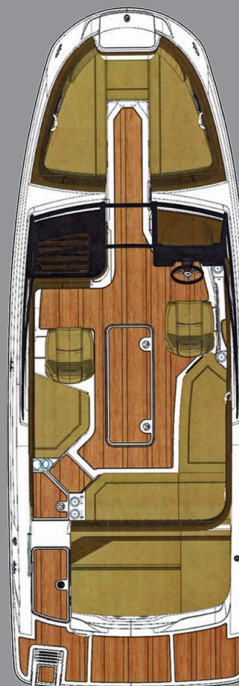

White Gelcoat	Hull and Deck (standard)
Black	Hull Side Color
Sea Ray Blue	Hull Side Color
Ocean Blue	Hull Side Color
Rally Red	Hull Side Color
Horizon Gray	Hull Side Color
Mojave Tan	Hull Side Color
White or Black	Hull Bottom Color
Full Color Hull Selections (All color above)	

UPHOLSTERY COLOR OPTIONS

Cockpit upholstery: Viper Swan with Viper Flint accents
Cockpit upholstery: Bella Grana Off White & Praline

PACKAGES

CAPTAIN'S PACKAGE

Bimini Top w/Boot, Stainless Steel Bal & Socket Hardware
Bow Filler Cushion with forward Walk-Thru Backrest cushion (SPX only)
Canvas, Cockpit and Tonneau Cover
Carpet Liner, Snap-In (Cockpit)
Cockpit Table, Fiberglass
Sunpad Walk-Thru Cushion
Windshield Wiper Starboard (Sun Sport only)

ELEVATION PACKAGE

Water Sports Tower Black w/ Bimini Top
Tower Racks
Ski Mirror
Dash Visor

HULL FEATURES AND OPTIONS

Bottom Paint
Submersible Swimplatform, Manual Operated

CANVAS FEATURES & OPTIONS

Canvas Pack Incl: Aft Curtain, Front & Side Curtains
Mooring Cover, Black

COCKPIT & DECK OPTIONS

Air Compressor
Cockpit Table, Teak
Led Package in Cockpit - Blue or White
Refrigerator (12 volt) in Cockpit
Reversible Backrest Port Seat
SeaDek covering on Swimplatform (Gray or Mocha)
Windlass - Electric with Chain & SST Anchor (SunSport only)

CABIN FEATURES AND OPTIONS

Toilet - Portable (Std on Sun Sport)
Toilet - Portable with Deck Pump-Out (SPX only)

SPX 230

STANDARD PORT BUCKET SEAT