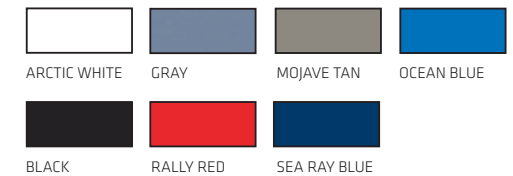

BEAM **2,53 MTR**
DRY WEIGHT **2.008 KGS (TBD)**
DEADRISE **19°**

The specification measurements are approximations and subject to variance.

160 L **13 PEOPLE**

SPX 230 FEATURES

- ≈ Two optional functional and convenience packages: Captains & Elevation
- ≈ Optimal Submersible Swimplatform, Manual Operated
- ≈ Optional Refrigerator (12 volt) in Cockpit
- ≈ Optional Toilet on board
- ≈ Stereo, Rockford Fosgate® 12V AM/FM w/Bluetooth™ & Weatherproof Speakers

STANDARD PROPULSION

MerCruiser® 4.5L MPI ECT
Alpha® I Sterndrive
(250 hp - 186 kW)

Sea Ray
LAUNCH INTO LIVING