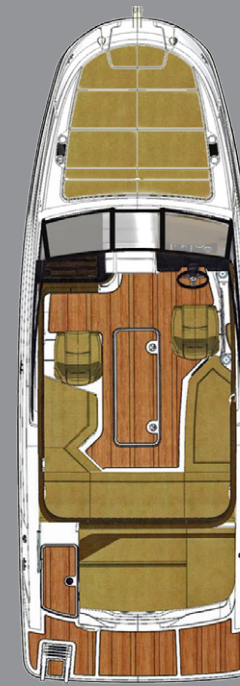

COCKPIT & DECK OPTIONS

Air Compressor
Cockpit Table, Teak
Led Package in Cockpit - Blue or White
Refrigerator (12 volt) in Cockpit
Reversible Backrest Port Seat
SeaDek covering on Swimplatform (Gray or Mocha)
Windlass - Electric with Chain & SST Anchor (SunSport only)

CABIN FEATURES AND OPTIONS

Toilet - Portable (Std on Sun Sport)
Toilet - Portable with Deck Pump-Out (SPX only)

SPX 230

STANDARD PORT BUCKET SEAT

SPX 230

OPTIONAL PORT LOUNGER

SUN SPORT 230

COCKPIT & BOW PAD

SUN SPORT 230

CABIN INTERIOR ACCOM

ELECTRONICS AND NAVIGATION

Chart Plotter / Fishfinder w/ GPS - Raymarine
Mercury Active Trim
Premier Stereo w/ extra speakers, Sub Woofer,
Transom remote
Transom Remote, Stereo
Transom Trailer Trim Switch
On Board Battery Charger