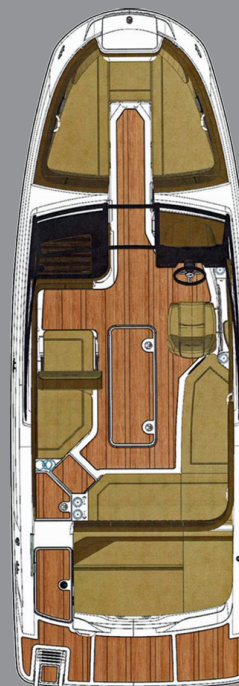

OVERALL LENGTH WITH INTEGRAL SWIM PLATFORM **7,12 M**

BEAM **2,53 MTR**
 DRY WEIGHT **2.008 KGS (TBD)**
 DEADRISE **19°**

The specification measurements are approximations and subject to variance.

160 L **13 PEOPLE**

SEATING

Bow: Seats w/Cushions & Storage Below, Port & Stbd Bolsters (SPX Only)
Cockpit: Stbd/Aft L-Shaped Bench Seat w/ Insulated Cooler
Storage Tub Below; Port Transom Walk Thru; Sunpad/Convertible
Transom Seat on Sunlounge
Helm & Companion: Bucket w/Swivel and Slider & Flip-Up Bolster

CABIN FEATURES AND OPTIONS

Toilet - Portable (Std on Sun Sport)
Toilet - Portable with Deck Pump-Out (SPX only)

SPX 230

STANDARD PORT BUCKET SEAT

SPX 230

OPTIONAL PORT LOUNGER

SUN SPORT 230

COCKPIT & BOW PAD

SUN SPORT 230

CABIN INTERIOR ACCOM

ELECTRONICS AND NAVIGATION

Chart Plotter / Fishfinder w/ GPS - Raymarine
Mercury Active Trim
Premier Stereo w/ extra speakers, Sub Woofer,
Transom remote
Transom Remote, Stereo
Transom Trailer Trim Switch
On Board Battery Charger