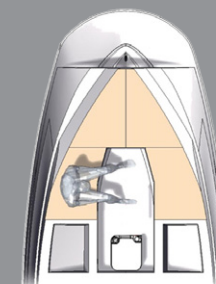

SUN SPORT 230

CABIN INTERIOR ACCOM

ELECTRONICS AND NAVIGATION

Chart Plotter / Fishfinder w/ GPS - Raymarine
Mercury Active Trim
Premier Stereo w/ extra speakers, Sub Woofer,
Transom remote
Transom Remote, Stereo
Transom Trailer Trim Switch
On Board Battery Charger